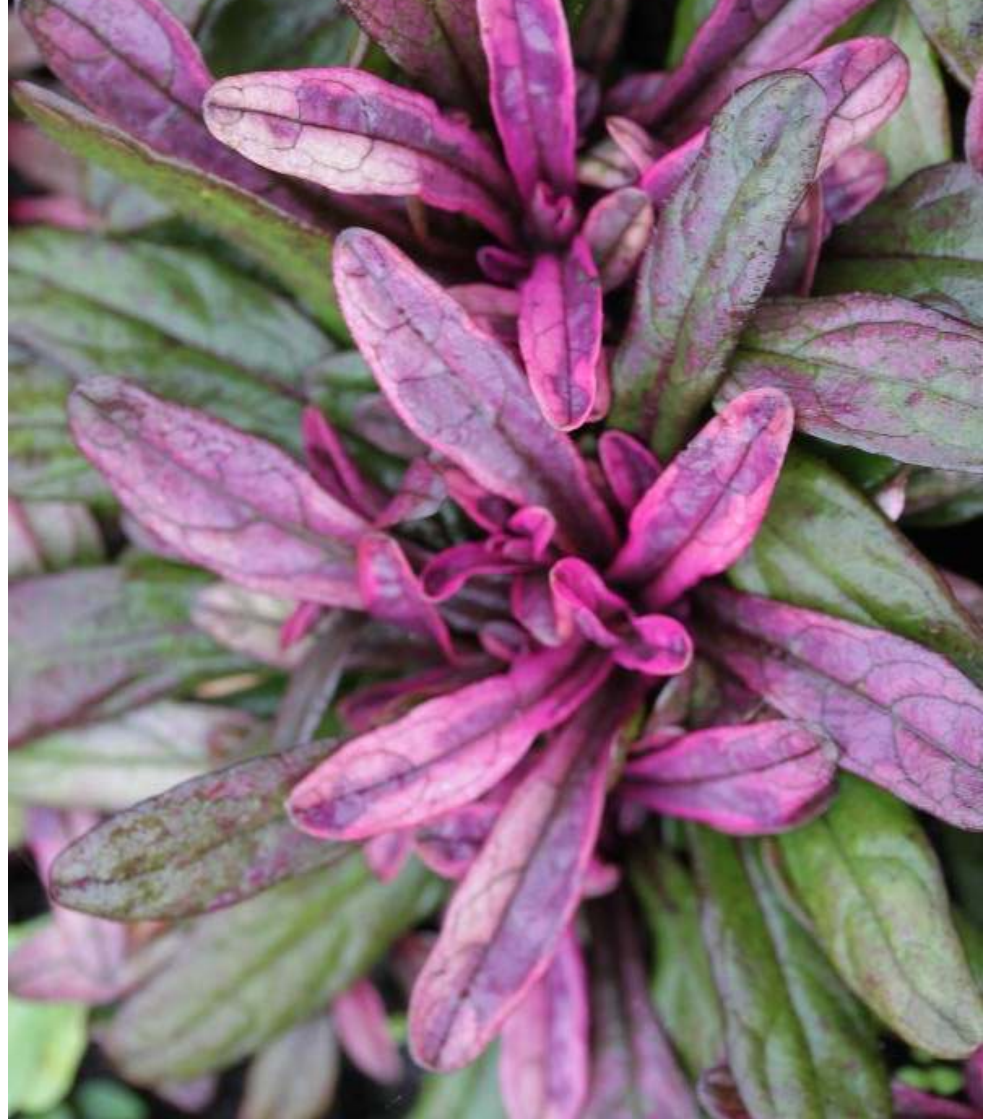

# Ajuga Dixie Chip

*Ajuga x 'Dixie Chip'*

- ❁ Colourful variation with green, cream, and rose purple variegated foliage. The leaves are small and narrow with a tight habit, making it a great weed suppressing groundcover. Short spikes of violet blue flowers stand above the low spreading foliage. Petite size makes this variety suitable for planting between stepping stones, in wall crevices or in other small spaces
- ❁ Very hardy and easily grown in average conditions, stunning when planted en masse

**Height: 4 Inches**

**Zone: 3**

Full Sun

Full Shade

Hummingbirds

Butterflies

Deer

Ground Cover