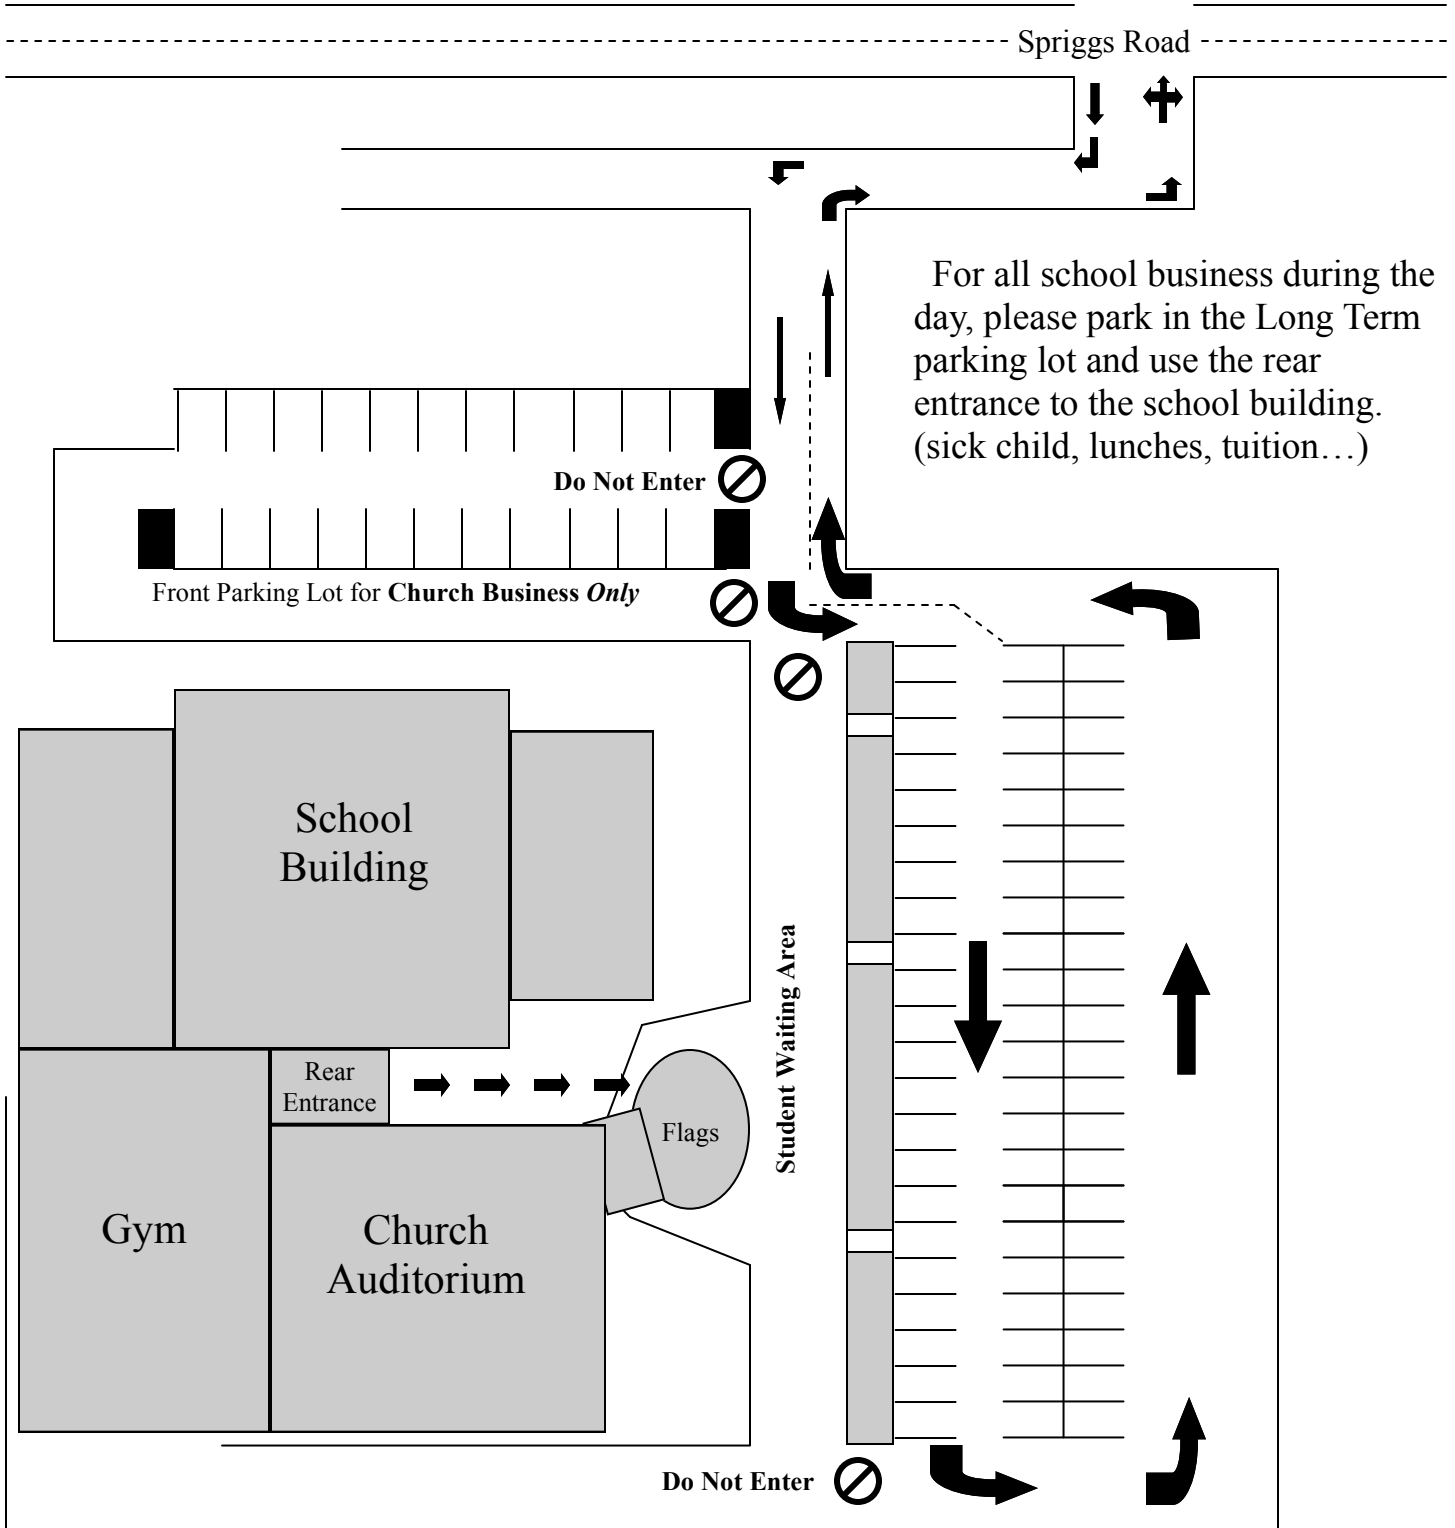

## Directional Traffic Flow: AM Drop Off

⊘ = Do not enter

Please drive slowly & carefully in the Parking Lots as there are many children moving between cars!

## Directional Traffic Flow: PM Pick Up

Please drive slowly & carefully in the Parking Lots  
as there are many children moving between cars!

= Do not enter