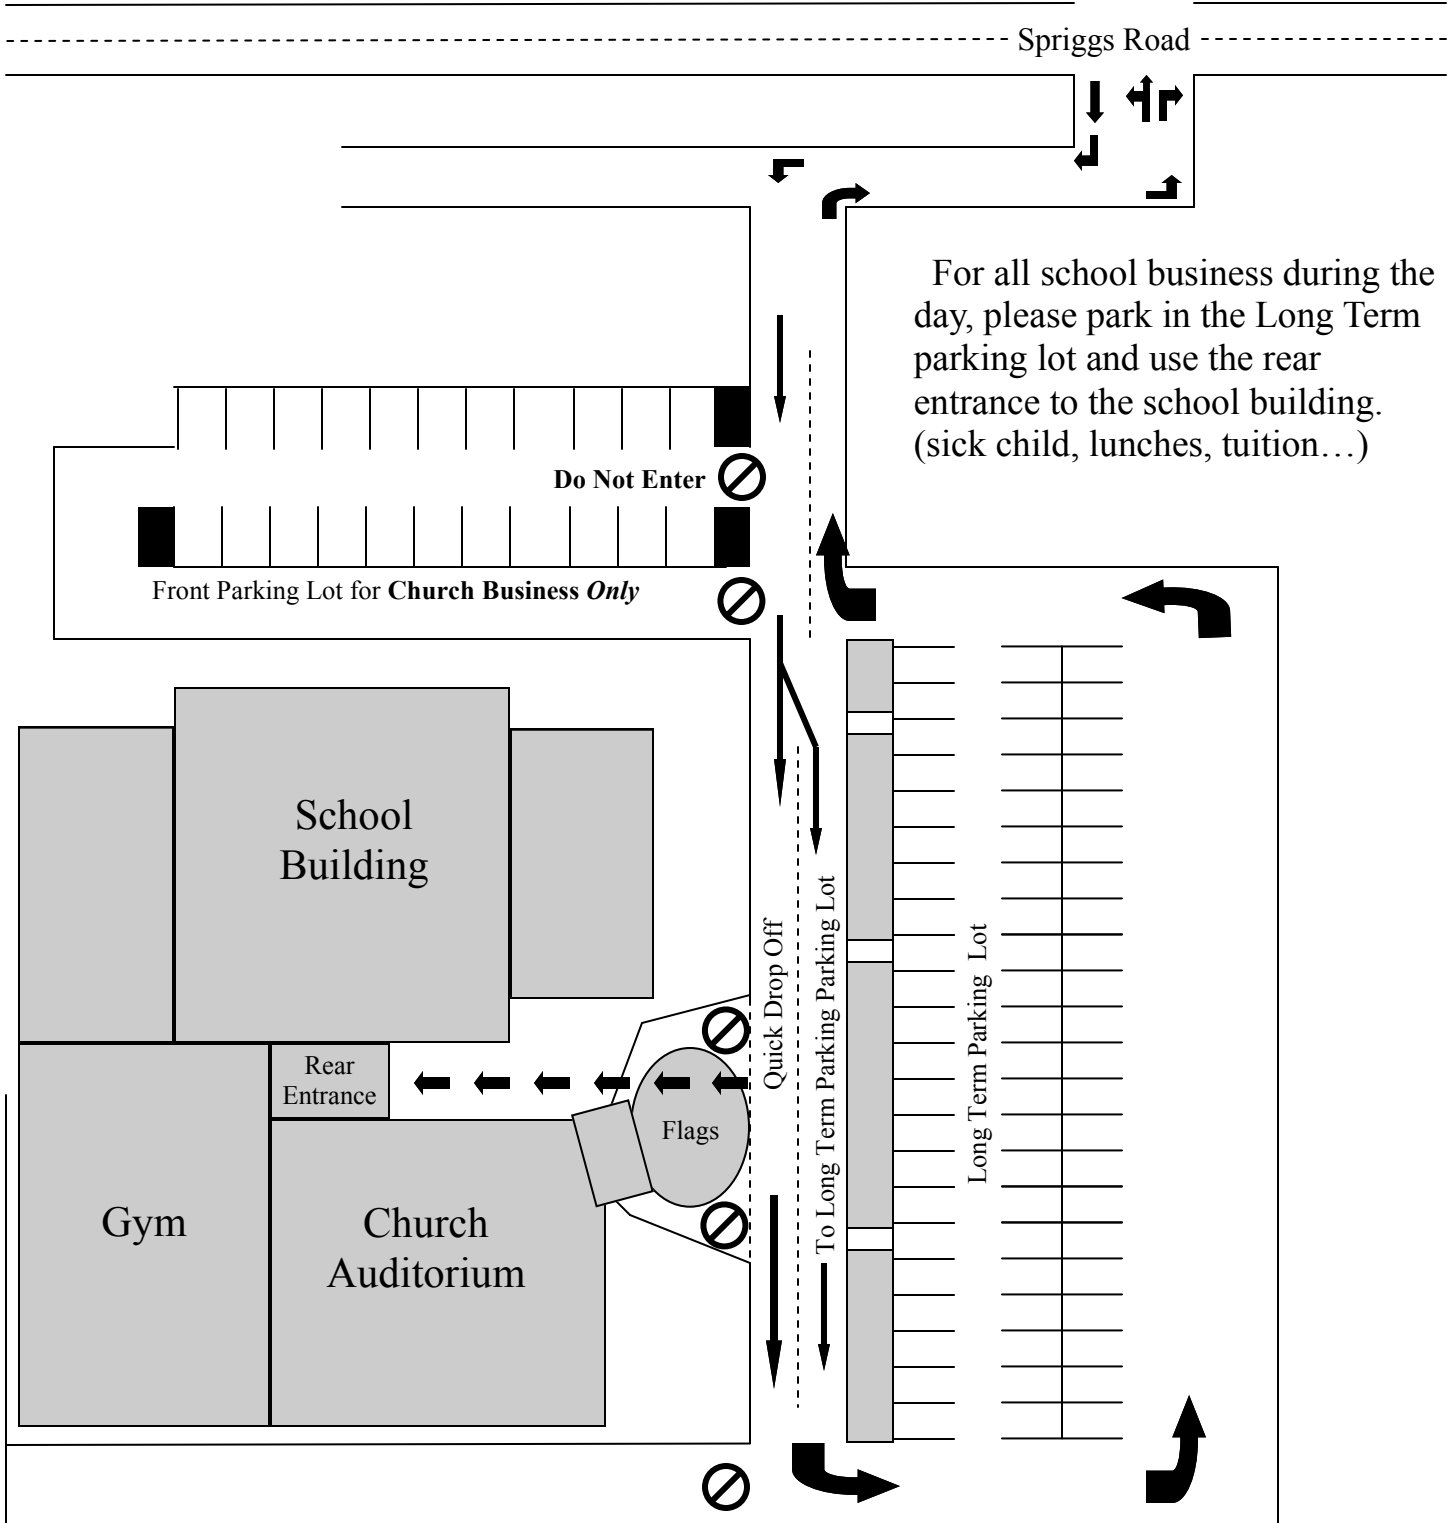

## Directional Traffic Flow: AM Drop Off

⊘ = Do not enter

Please drive slowly & carefully in the Parking Lots as there are many children moving between cars!

## Directional Traffic Flow: PM Pick Up

Please drive slowly & carefully in the Parking Lots  
as there are many children moving between cars!

= Do not enter