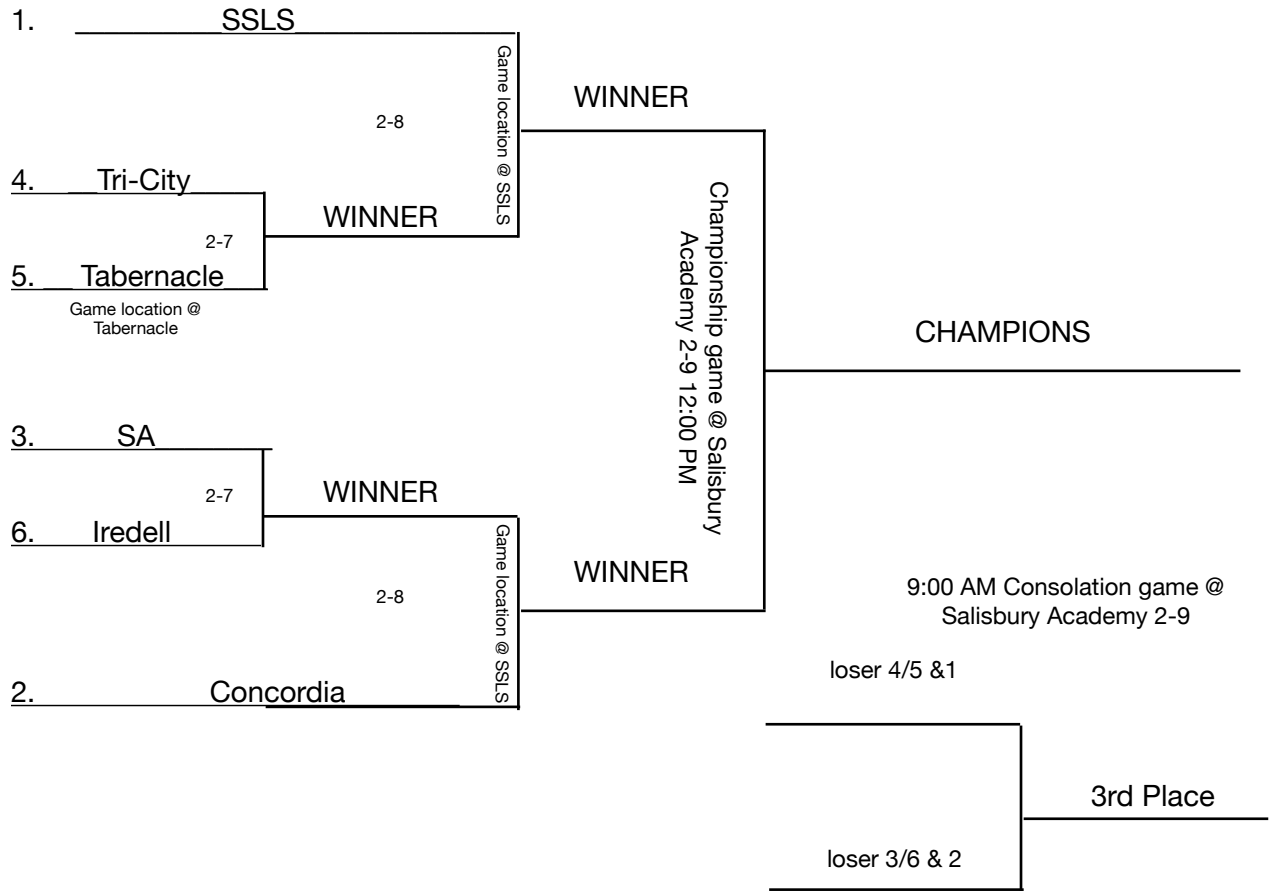

# TCS MIDDLE SCHOOL PLAYOFF WEEK

Please watch your SchoolCast texts for game times.

| DATE       | MSVG<br>Grades 5-8  | MSJVB<br>Grades 5-6   | MSVB<br>Grades 7-8  |
|------------|---|---|---|
| Mon. 2/4   | Tri-City<br>4:00 PM<br>Location: Tabernacle                       | 2:45-3:30 PM  | Tri-City<br>5:00 PM<br>Location: Tabernacle                         |
| Tues. 2/5  | -   | WCCAA JV Championship<br>Tabernacle vs. Salisbury Academy<br>5:30 PM Location: Tabernacle | -   |
| Wed. 2/6   | -   | -   | -   |
| Thurs. 2/7 | WCCAA Varsity Tournament<br>Tri-City 5:00<br>Location: Tabernacle | -   | WCCAA Varsity Tournament<br>Iredell 4:00 PM<br>Location: Tabernacle |
| Fri. 2/8   | WCCAA Varsity Tournament<br>See Bracket Below                     | -   | WCCAA Varsity Tournament<br>See Bracket Below                       |
| Sat. 2/9   | WCCAA Varsity Tournament<br>See Bracket Below                     | -   | WCCAA Varsity Tournament<br>See Bracket Below                       |

## 7-8 Boys Bracket - Game times TBA

# TCS MIDDLE SCHOOL PLAYOFF WEEK

## 5-8 Girls Bracket - Game times TBA