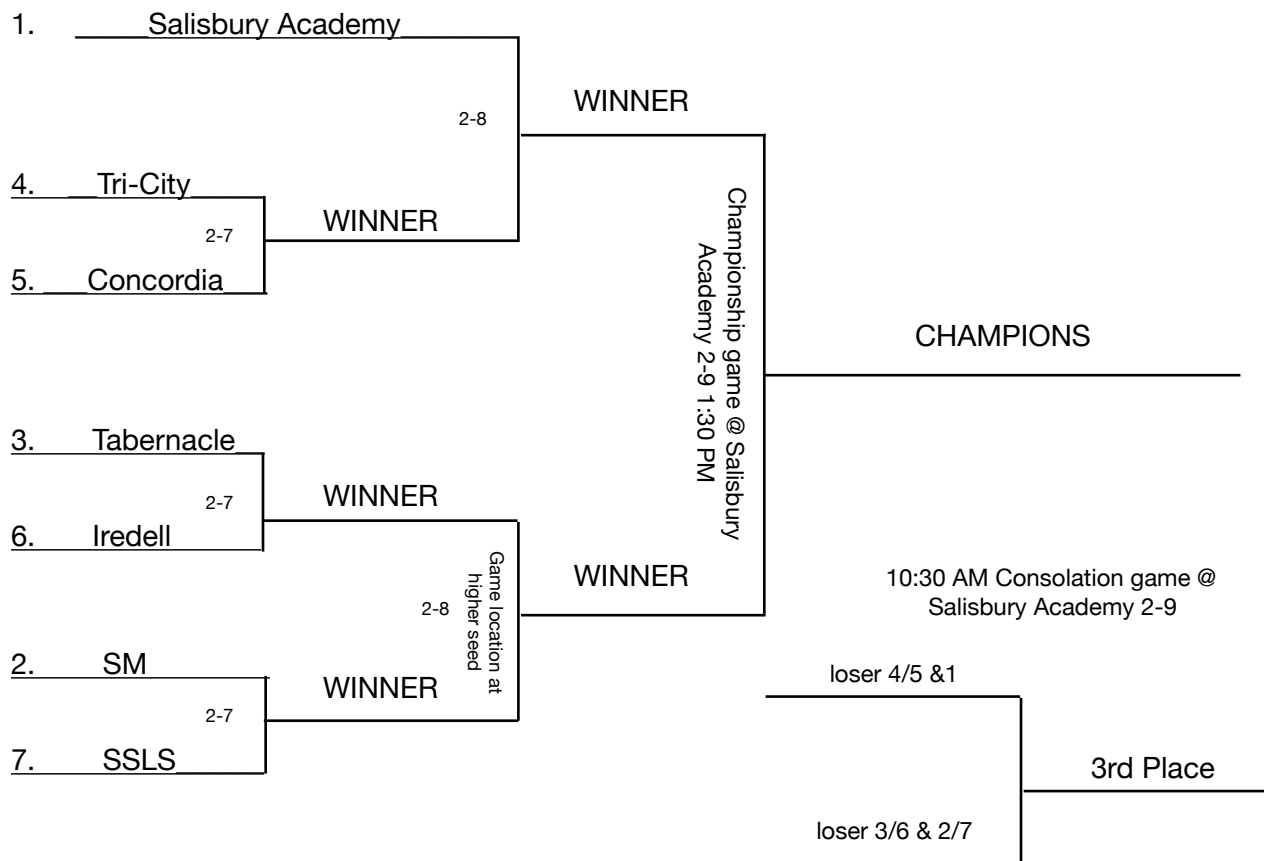

# TCS MIDDLE SCHOOL PLAYOFF WEEK

Please watch your SchoolCast texts for game times.

| DATE       | MSVG<br>Grades 5-8  | MSJVB<br>Grades 5-6   | MSVB<br>Grades 7-8  |
|------------|---|---|---|
| Mon. 2/4   | Tri-City<br>4:00 PM<br>Location: Tabernacle                       | 2:45-3:30 PM  | Tri-City<br>5:00 PM<br>Location: Tabernacle                         |
| Tues. 2/5  | -   | WCCAA JV Championship<br>Tabernacle vs. Salisbury Academy<br>5:30 PM Location: Tabernacle | -   |
| Wed. 2/6   | -   | -   | -   |
| Thurs. 2/7 | WCCAA Varsity Tournament<br>Tri-City 5:00<br>Location: Tabernacle | -   | WCCAA Varsity Tournament<br>Iredell 4:00 PM<br>Location: Tabernacle |
| Fri. 2/8   | WCCAA Varsity Tournament<br>See Bracket Below                     | -   | WCCAA Varsity Tournament<br>See Bracket Below                       |
| Sat. 2/9   | WCCAA Varsity Tournament<br>See Bracket Below                     | -   | WCCAA Varsity Tournament<br>See Bracket Below                       |

## 7-8 Boys Bracket - Game times TBA

# TCS MIDDLE SCHOOL PLAYOFF WEEK

## 5-8 Girls Bracket - Game times TBA