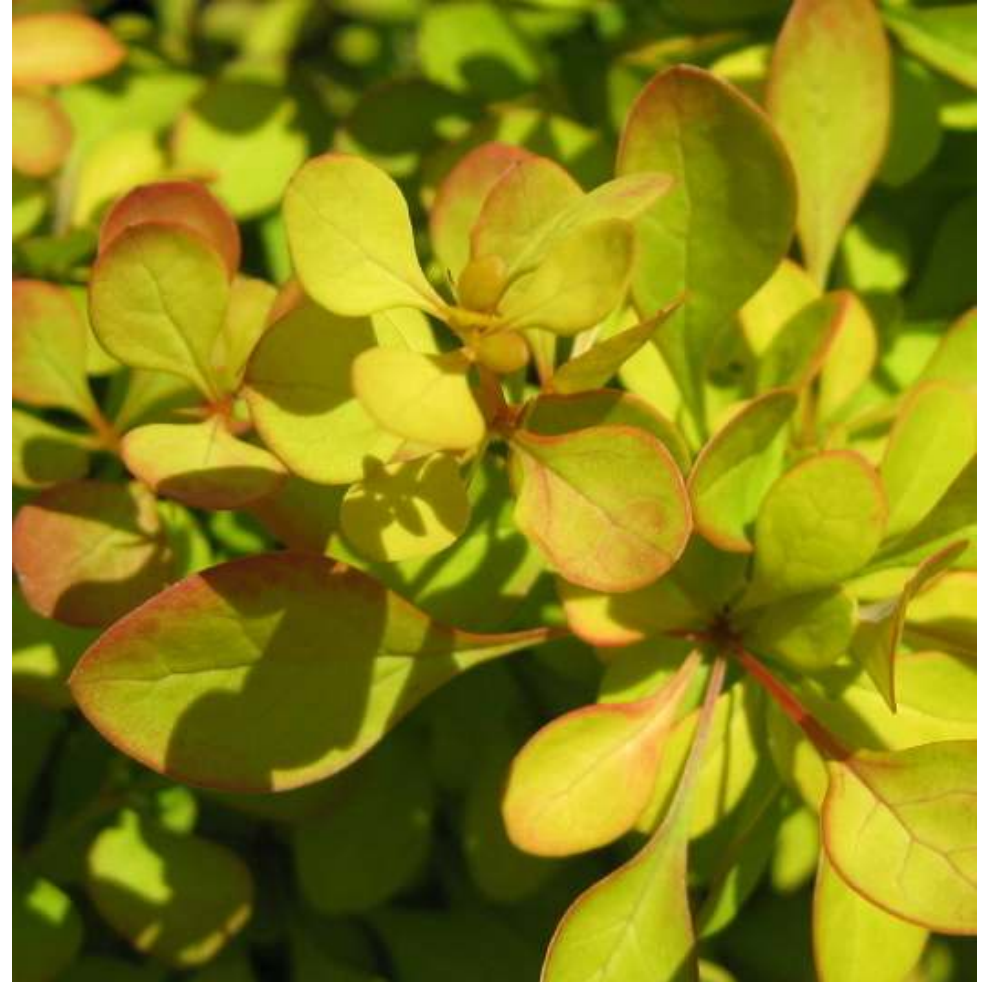

Golden Barberry

Berberis Tunbergii 'Aurea'

- ❁ Striking golden yellow foliage provides fresh colour contrast in the landscape. The small oval leaves turn green by late summer followed by an outstanding red in the fall. Clusters of yellow flowers hang from the branches in spring.
- ❁ Sharp needles will keep any interlopers out
- ❁ One of the most effective foliage plants, it tolerates shearing, making it a good choice for a hedge or topiary

Height: 3 Feet

Zone: 3

Full Sun

Drought Tolerant

Average Soil

Low Maintenance