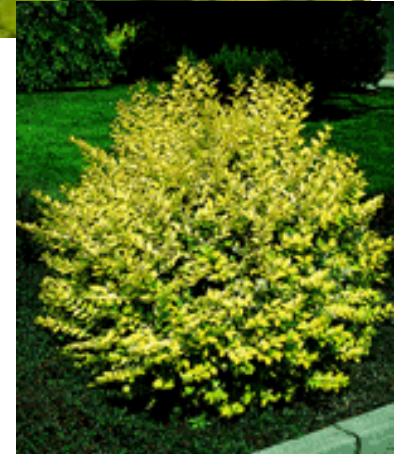

Golden Privet

Ligustrum x Vicary

- ✿ A very attractive plant with soft golden foliage often used for hedging or shaping into topiaries as it tolerates hard pruning extremely well
- ✿ An effective plant for areas that are dry and in partial shade, adds foliar interest to otherwise dull situation

Height: 4-8 Feet

Zone: 4

Full Sun

Partial Sun

Average Soil