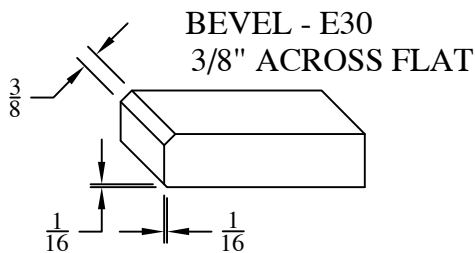

K.G. STEVENS
11100 W SILVER SPRING RD
MILWAUKEE, WI 53225
Tel: 262-432-1060
Fax: 262-432-8760

QUARTZ/STONE EDGE PROFILES

STANDARD EDGE PROFILE - 3CM MATERIAL

UPGRADE #1 EDGE PROFILES - 3CM MATERIAL

UPGRADE #2 EDGE PROFILE - 3CM MATERIAL