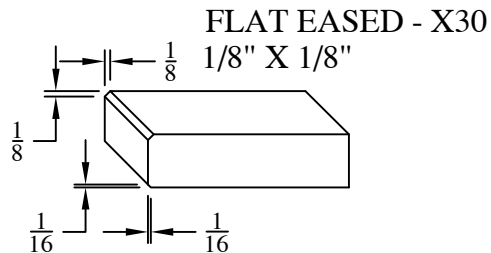

K.G. STEVENS
11100 W SILVER SPRING RD
MILWAUKEE, WI 53225
Tel: 262-432-1060
Fax: 262-432-8760

QUARTZ/STONE EDGE PROFILES

STANDARD EDGE PROFILE - 3CM MATERIAL

UPGRADE #1 EDGE PROFILES - 3CM MATERIAL

UPGRADE #2 EDGE PROFILE - 3CM MATERIAL