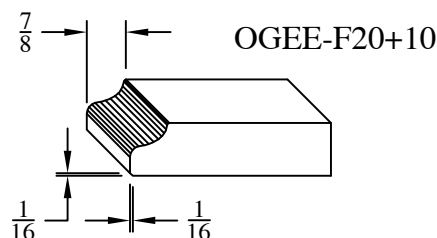

K.G. STEVENS
11100 W SILVER SPRING RD
MILWAUKEE, WI 53225
Tel: 262-432-1060
Fax: 262-432-8760

QUARTZ/STONE EDGE PROFILES

STANDARD EDGE PROFILE - 3CM MATERIAL

UPGRADE #1 EDGE PROFILES - 3CM MATERIAL

UPGRADE #2 EDGE PROFILE - 3CM MATERIAL