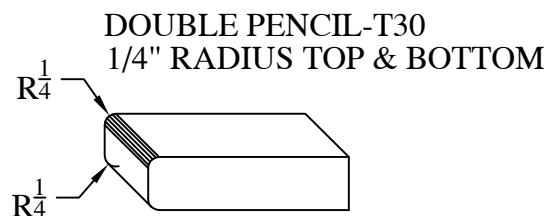

K.G. STEVENS
11100 W SILVER SPRING RD
MILWAUKEE, WI 53225
Tel: 262-432-1060
Fax: 262-432-8760

QUARTZ/STONE EDGE PROFILES

STANDARD EDGE PROFILE - 3CM MATERIAL

UPGRADE #1 EDGE PROFILES - 3CM MATERIAL

UPGRADE #2 EDGE PROFILE - 3CM MATERIAL