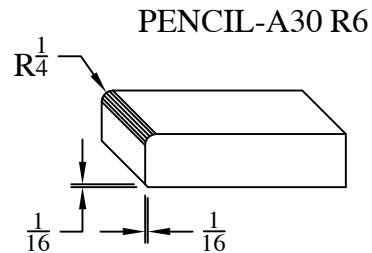

K.G. STEVENS
11100 W SILVER SPRING RD
MILWAUKEE, WI 53225
Tel: 262-432-1060
Fax: 262-432-8760

QUARTZ/STONE EDGE PROFILES

STANDARD EDGE PROFILE - 3CM MATERIAL

UPGRADE #1 EDGE PROFILES - 3CM MATERIAL

UPGRADE #2 EDGE PROFILE - 3CM MATERIAL

- * All dimensions subject to material & machine tolerances
- * Variations of any edge on this page is considered **CUSTOM** and will be charged accordingly
- * Revised 03-13-15