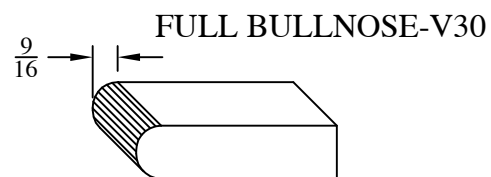

K.G. STEVENS
11100 W SILVER SPRING RD
MILWAUKEE, WI 53225
Tel: 262-432-1060
Fax: 262-432-8760

QUARTZ/STONE EDGE PROFILES

STANDARD EDGE PROFILE - 3CM MATERIAL

UPGRADE #1 EDGE PROFILES - 3CM MATERIAL

UPGRADE #2 EDGE PROFILE - 3CM MATERIAL