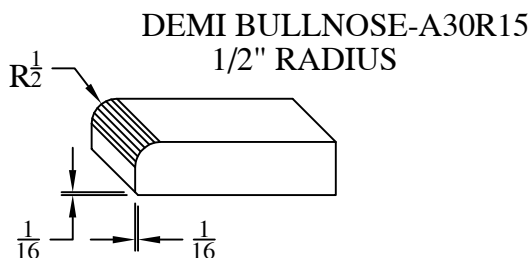

K.G. STEVENS
11100 W SILVER SPRING RD
MILWAUKEE, WI 53225
Tel: 262-432-1060
Fax: 262-432-8760

QUARTZ/STONE EDGE PROFILES

STANDARD EDGE PROFILE - 3CM MATERIAL

UPGRADE #1 EDGE PROFILES - 3CM MATERIAL

UPGRADE #2 EDGE PROFILE - 3CM MATERIAL